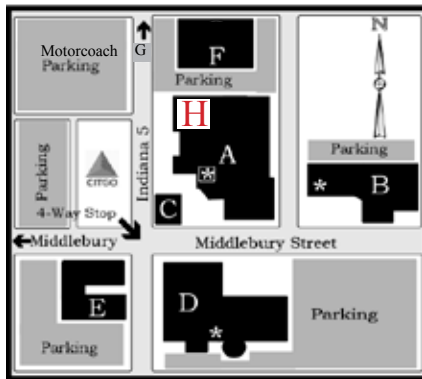

Maps & Directions

Chicago, IL	100
Ann Arbor, MI	136
Detroit, MI	175
Grand Rapids, MI	135
Kalamazoo, MI	68
Lansing, MI	150
Cincinnati, OH	260
Cleveland, OH	260
Columbu, OH	282
Toledo, OH	120
Louisville, KY	260

	Elkhart	Goshen	LaGrange	Middlebury	Nappanee	Shipshewana	Topeka	Wakarusa
Elkhart	-	9	30	15	16	22	36	10
Goshen	9	-	26	9	14	15	17	10
LaGrange	30	26	-	15	40	9	15	36
Middlebury	15	9	15	-	23	7	16	19
Nappanee	16	14	40	23	-	33	23	6
Shipshewana	22	15	9	7	33	-	9	25
Topeka	36	17	15	16	28	9	-	27
Wakarusa	10	10	36	19	6	25	27	-

- A - BLUE GATE RESTAURANT - BAKERY & THEATER
- B - THE FARM HOUSE
- C - CARRIAGE RIDES
- D - SHIPSHEWANA CRAFT BARN
- E - KITCHEN & BATH SHOWROOM
- F - DAD'S TOYS
- G - RIEGSECKER CABINET CO.
- H - GROUP RECEPTION CENTER