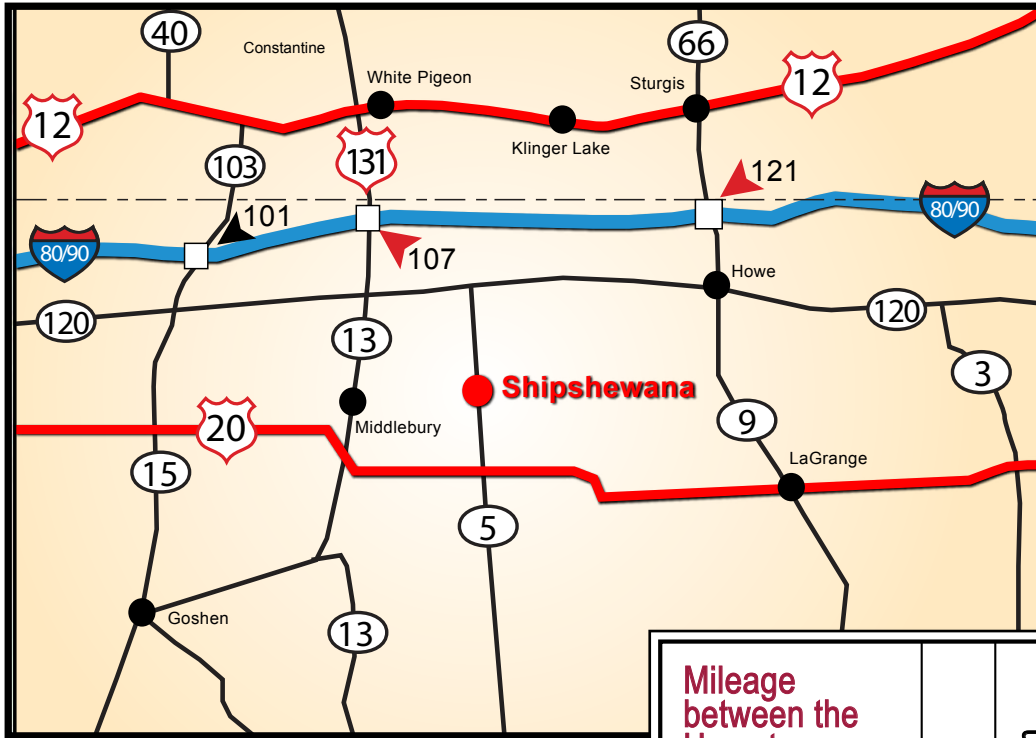

Maps & Directions

Chicago, IL	100
Ann Arbor, MI	136
Detroit, MI	175
Grand Rapids, MI	135
Kalamazoo, MI	68
Lansing, MI	150
Cincinnati, OH	260
Cleveland, OH	260
Columbu, OH	282
Toledo, OH	120
Louisville, KY	260

	Elkhart	Goshen	LaGrange	Middlebury	Nappanee	Shipshewana	Topeka	Wakarusa
Elkhart	-	9	30	15	16	22	36	10
Goshen	9	-	26	9	14	15	17	10
LaGrange	30	26	-	15	40	9	15	36
Middlebury	15	9	15	-	23	7	16	19
Nappanee	16	14	40	23	-	33	23	6
Shipshewana	22	15	9	7	33	-	9	25
Topeka	36	17	15	16	28	9	-	27
Wakarusa	10	10	36	19	6	25	27	-

- A - BLUE GATE RESTAURANT - BAKERY & THEATER
- B - THE FARM HOUSE
- C - CARRIAGE RIDES
- D - SHIPSHEWANA CRAFT BARN
- E - KITCHEN & BATH SHOWROOM
- F - DAD'S TOYS
- G - RIEGSECKER CABINET CO.
- H - GROUP RECEPTION CENTER